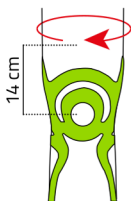

The Orione with **Power Band Taping** provides the greatest benefits.

Can be worn every day to give protection and augmentation of physical function.

GINOCCHIERA

CON POWER BAND TAPING INTEGRATO

KNEE CAP WITH INTEGRATED POWER BAND COMPRESSION TAPING

ART 488

MISURARE 14 CM
DAL CENTRO ROTULA

MEASURE CIRCUMFERENCE 14 CM
OVER THE PATELLA CENTER

TAGLIE / SIZE

COLORE / COLOUR

S	39/45	L	45/51	XXL	51/57	
M	42/48	XL	48/54			

CAVIGLIERA

CON POWER BAND TAPING INTEGRATO

ANKLE CAP WITH INTEGRATED POWER BAND COMPRESSION TAPING

ART 489

TAGLIE / SIZE

ATTENZIONE! / ATTENTION!

COLORE / COLOUR

S	16/20	L	21/27	SINISTRO/ DESTRO LEFT / RIGHT	
M	19/23				

GOMITIERA

CON POWER BAND TAPING INTEGRATO

ELBOW BRACE WITH INTEGRATED POWER BAND COMPRESSION TAPING

ART 487

TAGLIE / SIZE

COLORE / COLOUR

S	23/28	L	27/32	
M	25/30	XL	29/34	

Power Band[®]

Compression Taping

★ **SPORT**
orione[®]