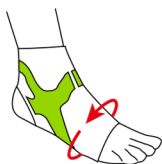

Ultrathin and breathable.

Very thin silicone anti-slip patterns inside (less 0,1 mm) stop sleeve from sliding.

Ideal for sport performance, training, protection and after surgical.

Improves performances

Helps to decrease pains symptoms.

ART 488

MISURARE 14 CM
DAL CENTRO ROTULA

MEASURE CIRCUMFERENCE 14 CM
OVER THE PATELLA CENTER

TAGLIE / SIZE

COLORE / COLOUR

S	39/45	L	45/51	XXL	51/57	
M	42/48	XL	48/54			

CAVIGLIERA

CON POWER BAND TAPING INTEGRATO

ANKLE CAP WITH INTEGRATED POWER BAND COMPRESSION TAPING

ART 489

TAGLIE / SIZE

ATTENZIONE! / ATTENTION!

COLORE / COLOUR

S	16/20	L	21/27	SINISTRO/ DESTRO LEFT / RIGHT	
M	19/23				

GOMITIERA

CON POWER BAND TAPING INTEGRATO

ELBOW BRACE WITH INTEGRATED POWER BAND COMPRESSION TAPING

ART 487

TAGLIE / SIZE

COLORE / COLOUR

S	23/28	L	27/32	
M	25/30	XL	29/34	

Power Band[®]

Compression Taping

★ **SPORT**
orione[®]