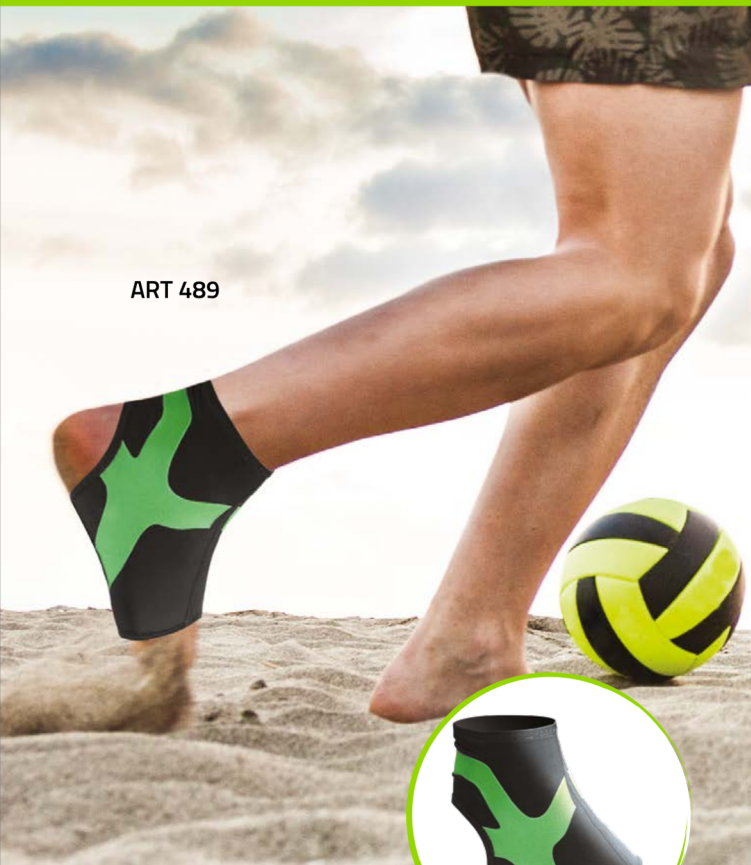

CAVIGLIERA

CON POWER BAND TAPING INTEGRATO

ANKLE CAP WITH INTEGRATED POWER BAND COMPRESSION TAPING

ART 489

TAGLIE / SIZE

ATTENZIONE! / ATTENTION!

COLORE / COLOUR

S	16/20	L	21/27	SINISTRO/ DESTRO LEFT / RIGHT	
M	19/23